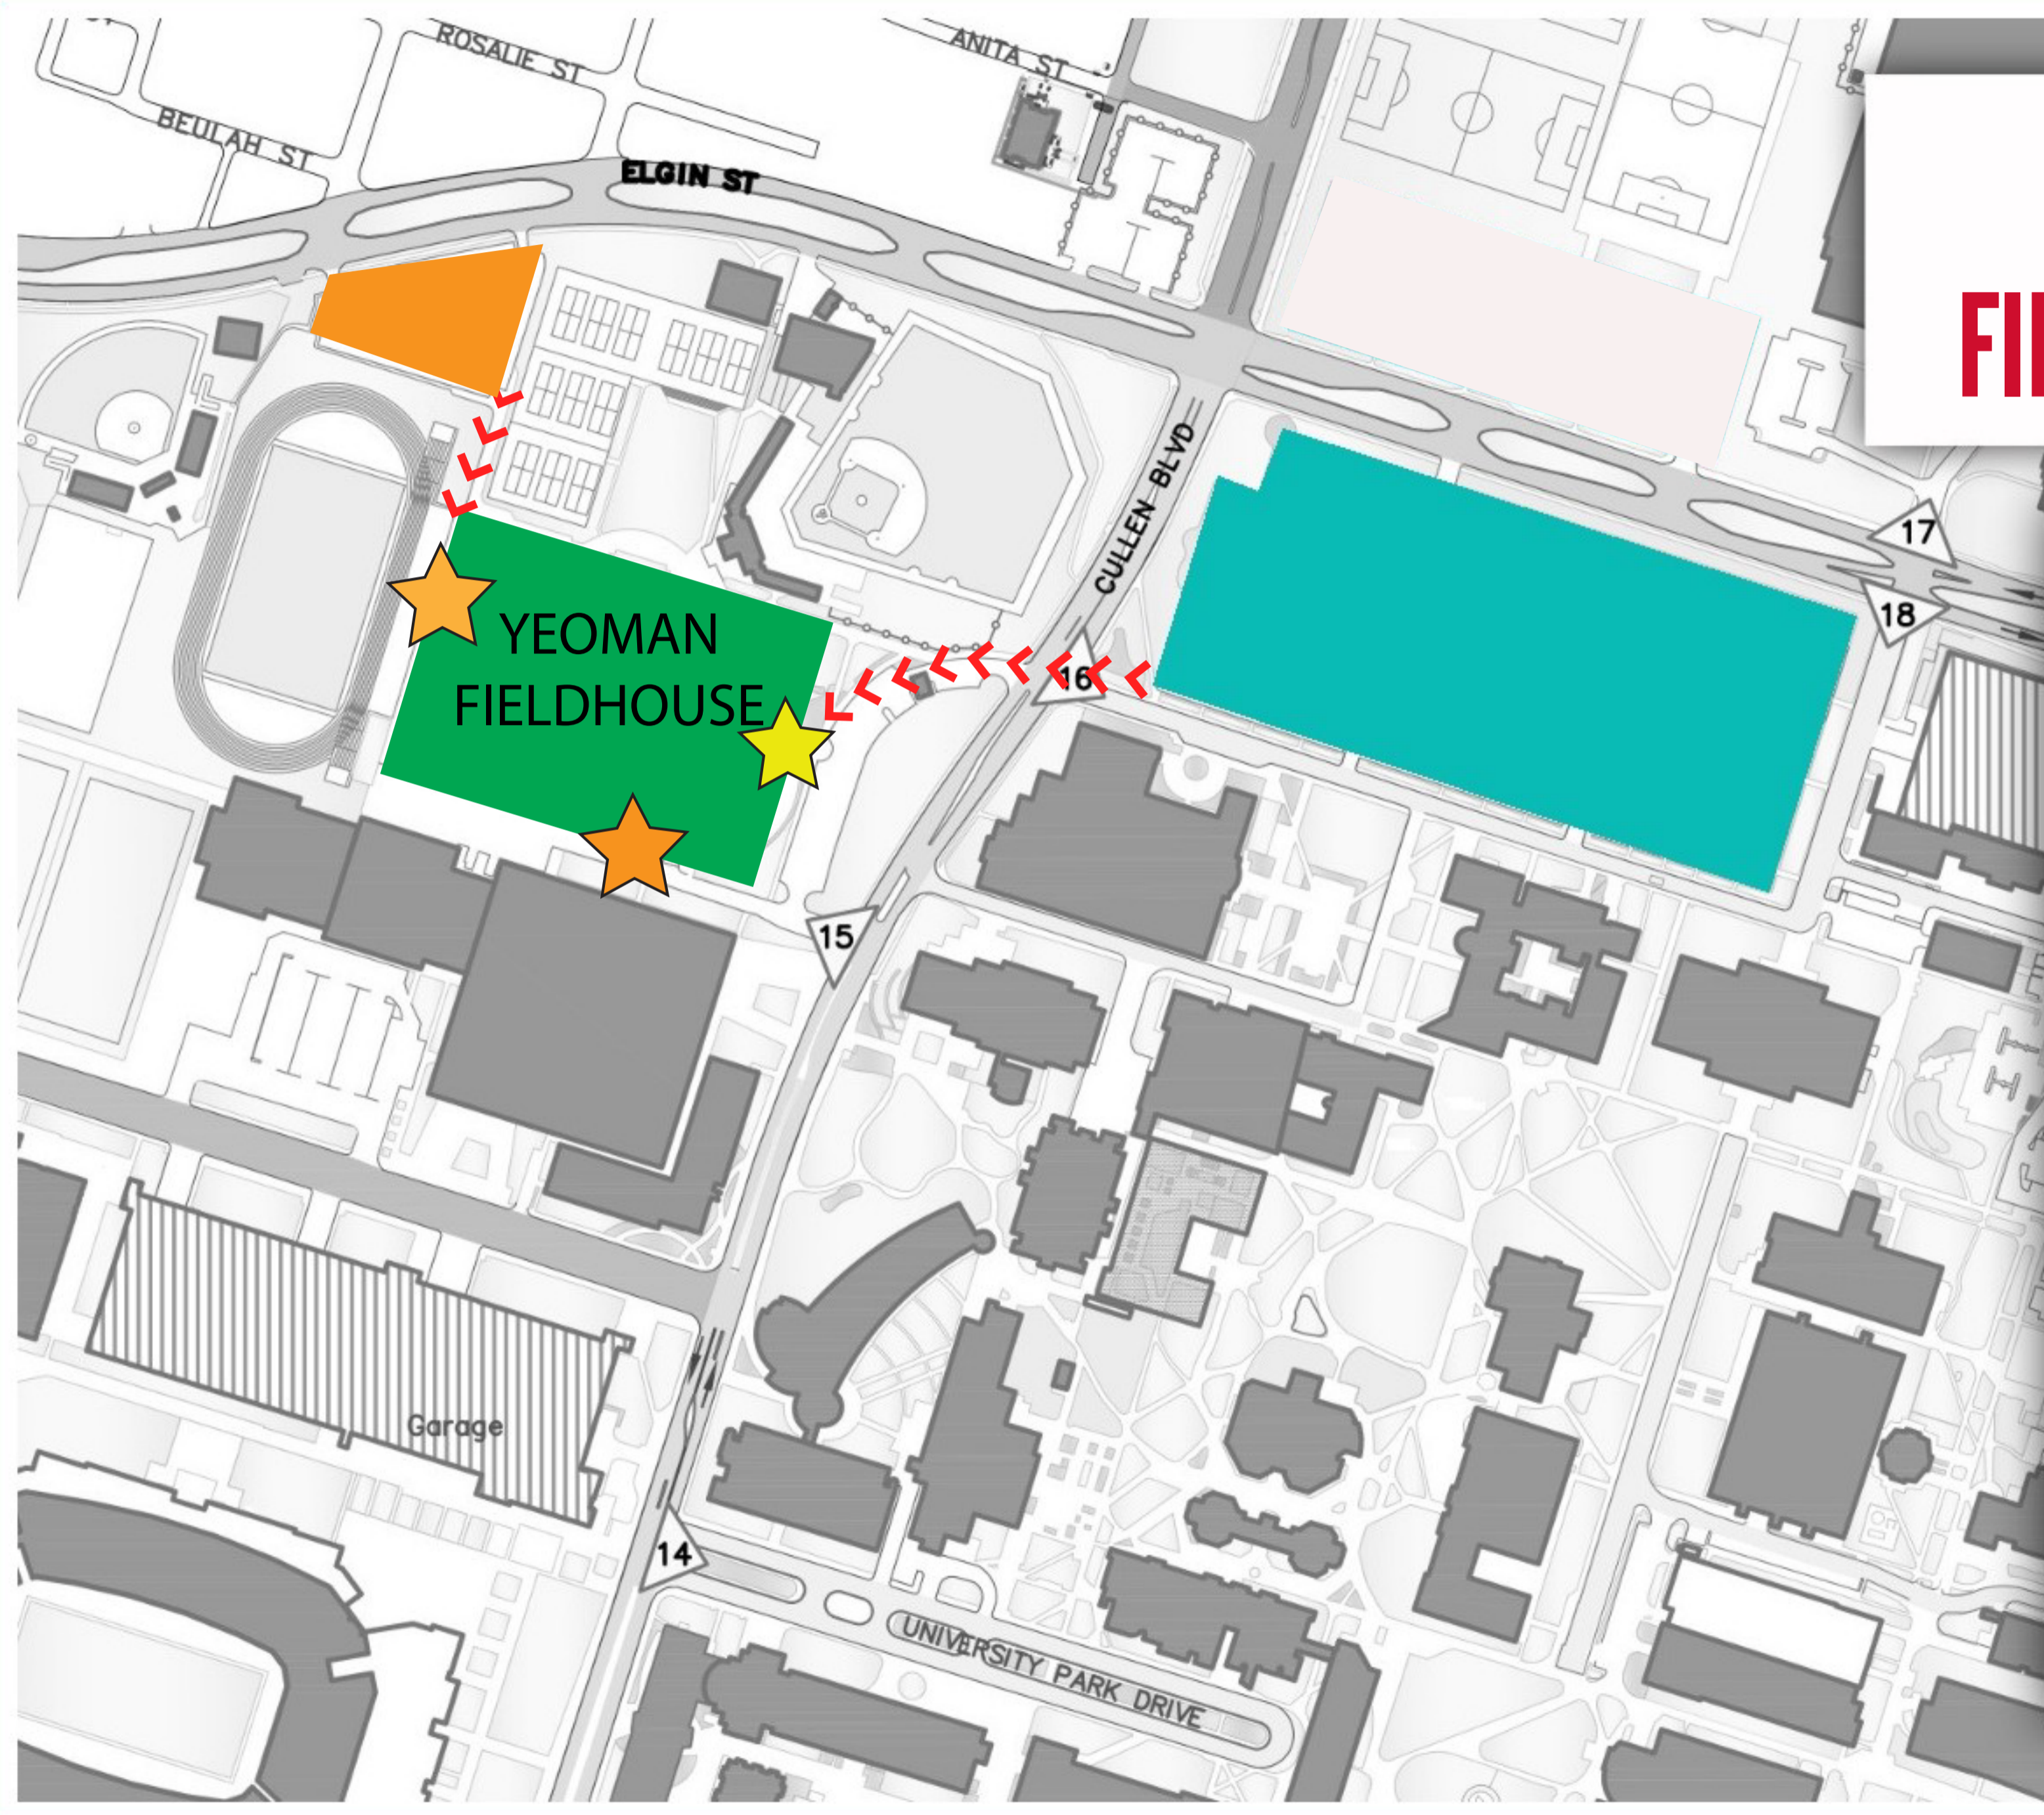

FasTrak TRACK & FIELD EVENT PARKING

\$10

SPECTATOR PARKING

★ SPECTATOR ENTRANCE

★ TEAM/STAFF ENTRANCE

■ STAFF PARKING

3204 Cullen Blvd (Building Address)

**Team Drop-Off on Elgin Street
Charter Bus Staging
Address 5000 Gulf Fwy**